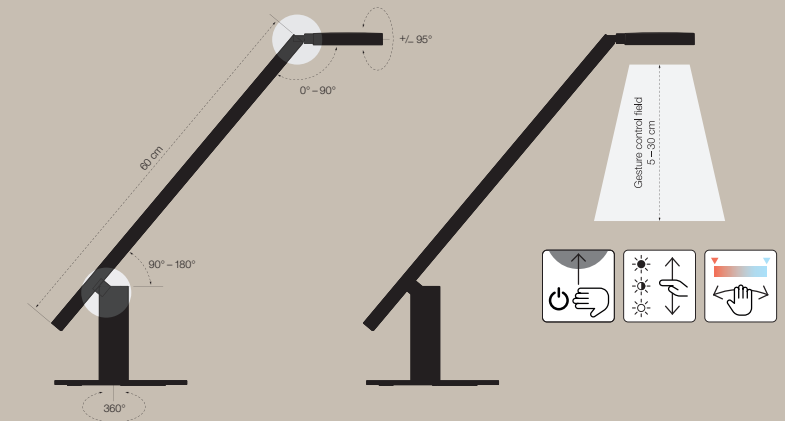

move to LITE

LUCTRA® TABLE LITE 921401

LED table lamp with biologically effective light and innovative gesture control

- Supports the individual daily rhythm and the body clock with optimal colour temperature and intensity of light
- Realistic imitation of daylight for healthy hormone production and mental well-being
- Intuitive three-dimensional gesture control for adjustment of light intensity and light colour
- Homogeneous illumination of the workspace
- Realistic colour reproduction and contrast due to tightly tolerated binnings
- Universal USB-C connection for powering the luminaire via a laptop or an external battery

78°

>50.000 h

2.700–
6.500 K

www.tuv.com
ID 1111274648

900 lm/660 lx at
0.5 m height

Ra/CRI >90

kWh
1.000 h ca. 12

On/Off
via gesture

Colour
temperature
via gesture

Light/Dark
via gesture

LUCTRA

LUCTRA® is a brand of DURABLE

DURABLE · Hunke & Jochheim GmbH & Co. KG
Westfalenstraße 77–79 · 58636 Iserlohn · Germany
Phone +49 2371 662445
info@luctra.eu · luctra.eu